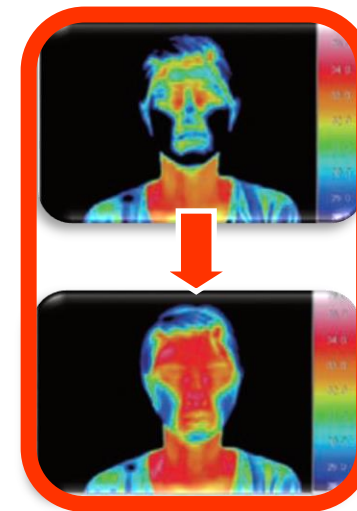

MATERRA POWDER

VOLCANIC SOIL

Benefits for Skin

- Anti microbial
- Ultra-red ray effect
- Soft Cleansing

Anti microbial Effect

Inoculum	pcs/g	with Materra 1%			
		7 days	14 days	21 days	28 days
E.c.	7.7×10^5	$< 10^1$	$< 10^1$	$< 10^1$	$< 10^1$
P.a.	9.2×10^5	$< 10^1$	$< 10^1$	$< 10^1$	$< 10^1$
S.a.	9.5×10^5	$< 10^1$	$< 10^1$	$< 10^1$	$< 10^1$
C.a.	4.6×10^5	$< 10^1$	$< 10^1$	$< 10^1$	$< 10^1$
A.b.	2.2×10^5	1.7×10^5	1.4×10^5	2.3×10^4	2.0×10^4

Ultra-red Ray Effect

Control

With Materra

Treated 10% Materra Face Mask for 10 mins. Face mask with Materra powder can make our face warm.