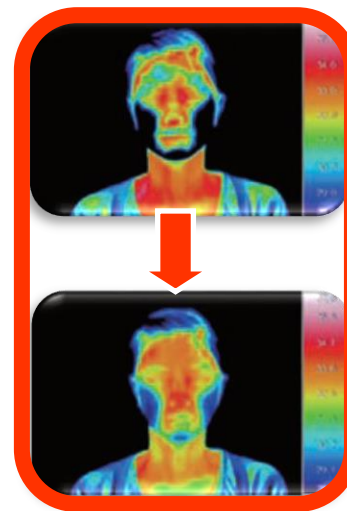

MATERRA POWDER

VOLCANIC SOIL

Benefits for Skin

- Anti microbial
- Ultra-red ray effect
- Soft Cleansing

Anti microbial Effect

Inoculum	pcs/g	with Materra 1%			
		7 days	14 days	21 days	28 days
E.c.	7.7×10^5	$< 10^1$	$< 10^1$	$< 10^1$	$< 10^1$
P.a.	9.2×10^5	$< 10^1$	$< 10^1$	$< 10^1$	$< 10^1$
S.a.	9.5×10^5	$< 10^1$	$< 10^1$	$< 10^1$	$< 10^1$
C.a.	4.6×10^5	$< 10^1$	$< 10^1$	$< 10^1$	$< 10^1$
A.b.	2.2×10^5	1.7×10^5	1.4×10^5	2.3×10^4	2.0×10^4

Ultra-red Ray Effect

Control

With Materra

Treated 10% Materra Face Mask for 10 mins. Face mask with Materra powder can make our face warm.